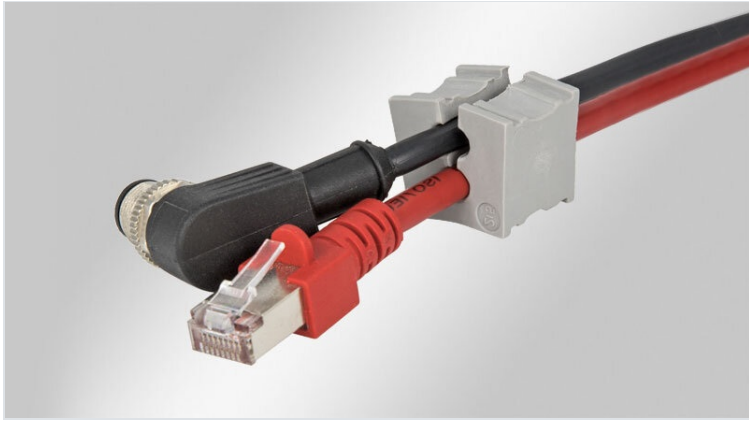

KT CR multi | KT CR special | Multi-hole / special cable grommets

for the use in cleanrooms, 1 - 8 mm / IP54 / UL Type 12

Cable grommets KT CR multi are used with the following cleanroom cable entry components:

- [KEL-U CR cable entry frames](#)

KT CR multi-hole and special grommets enable a sealing of the cables with IP54 and UL Type 12.

When using double or quadruple grommets the cable density of cleanroom cable entry frames can be greatly increased. The multi-hole model range KT CR small is designed for cable diameters from 1 to 8 mm. ATG CR adapter grommets provide the possibility to hold a small KT CR grommet to reduce the clamping range down to 1 mm.

When installing the small grommets in multiple rows, the flat sides should be facing each other. This allows the flat sides to match up and provide a secure seal.

The products with article ending .600 are tested and certified for particle emission for cleanroom class 1 according to ISO 14644-1. The materials used for these products have been tested and certified for outgassing according to VOC/SVOC (ISO 14644-8; ISO 16000-6,-9,-11,-25, VDI 2083 sheet 17).